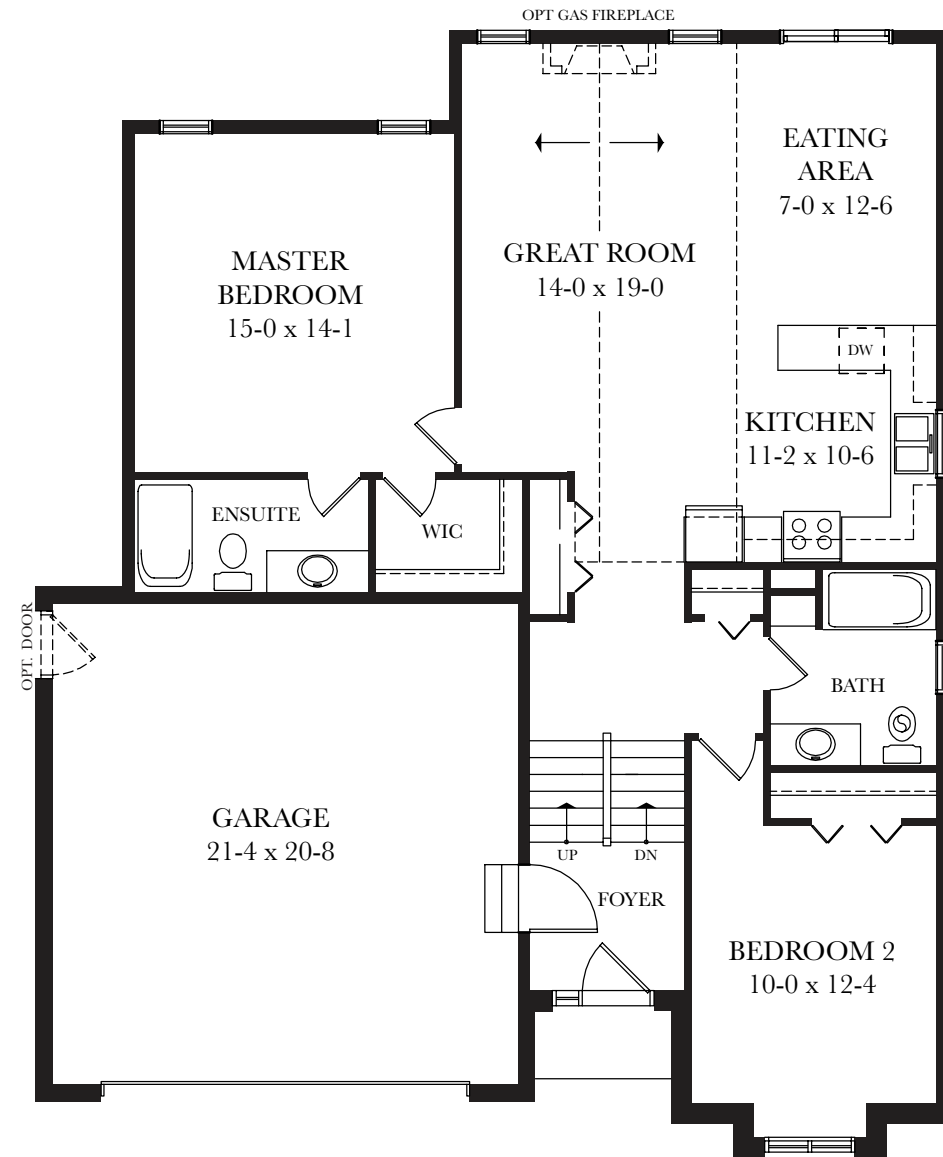

The PINE
1290 sq.ft.

Elevation B

BASEMENT PLAN

MAIN FLOOR PLAN

The PINE - 1290 sq.ft.

Specifications and plans are subject to change without notice. Actual usable floor space may vary from stated floor area. Illustrations depicted are an artist's concept only and may show optional features which may not be included in the base price. Ask your sales representative for more information. E&OE.