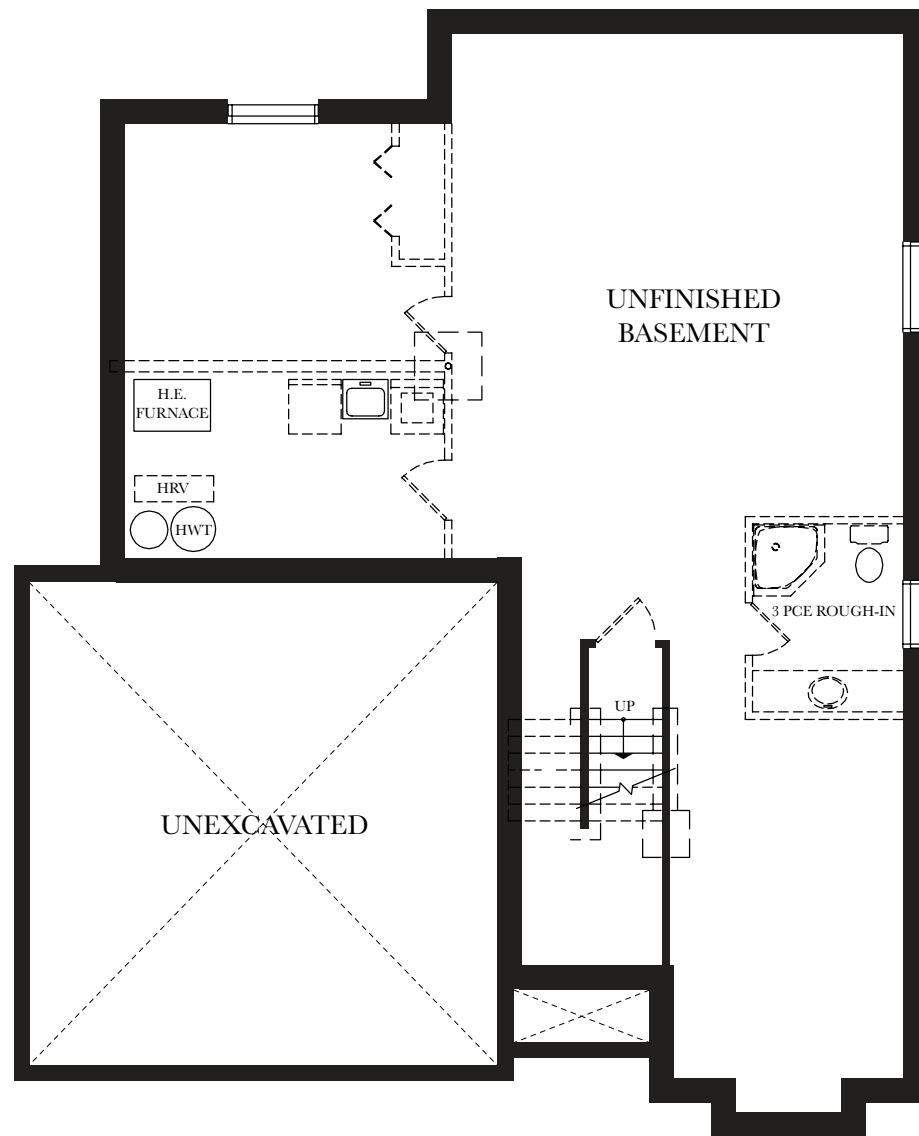

The PINE
1290 sq.ft.

Elevation B

BASEMENT PLAN

MAIN FLOOR PLAN

The PINE - 1290 sq.ft.

Specifications and plans are subject to change without notice. Actual usable floor space may vary from stated floor area. Illustrations depicted are an artist's concept only and may show optional features which may not be included in the base price. Ask your sales representative for more information. E&OE.