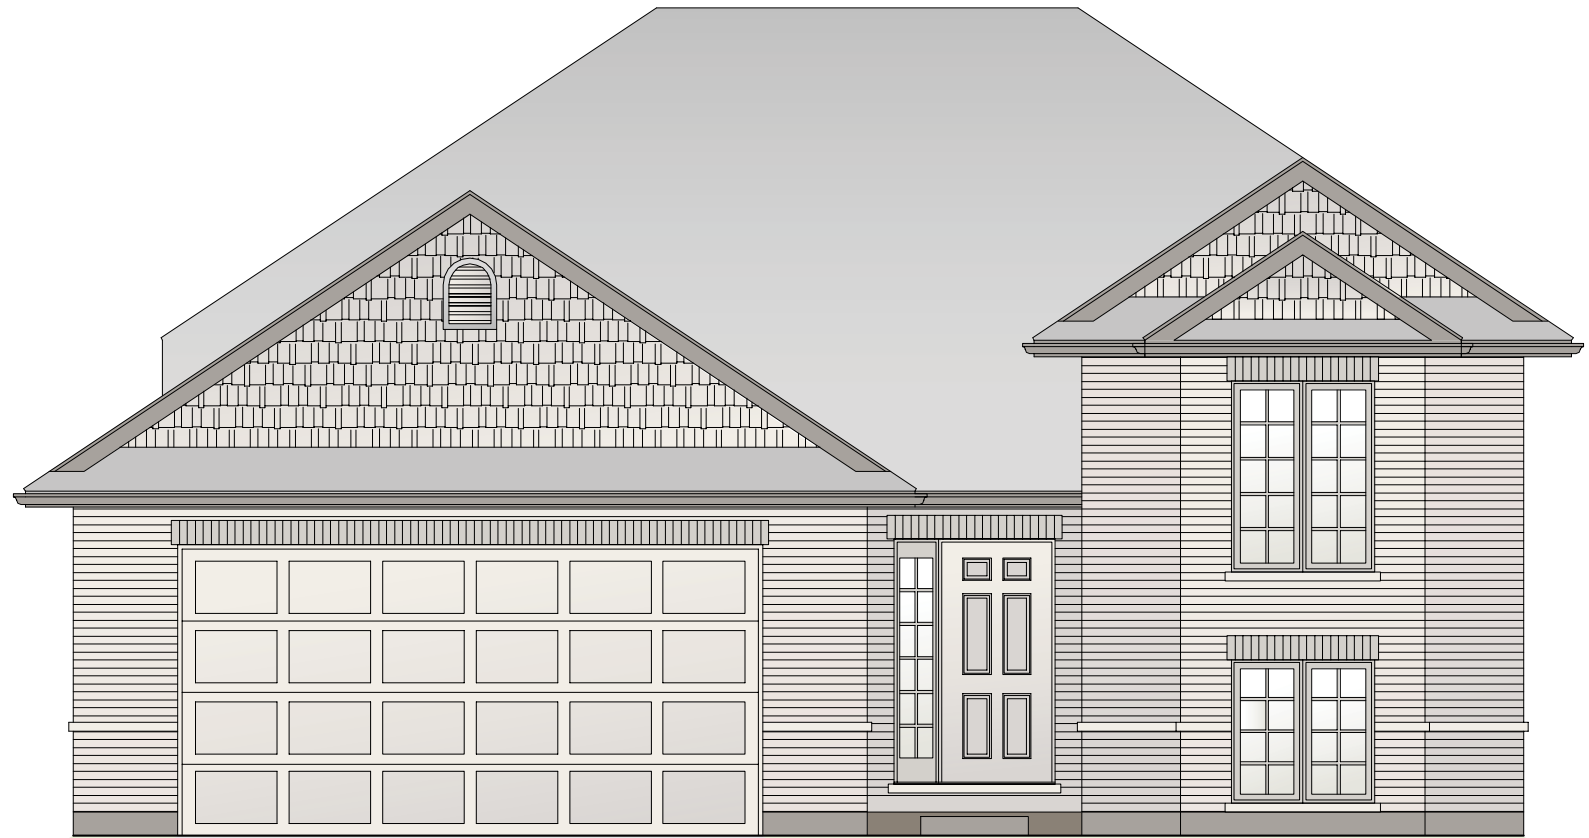

The PINE
1290 sq.ft.

Elevation B

BASEMENT PLAN

MAIN FLOOR PLAN

The PINE - 1290 sq.ft.

Specifications and plans are subject to change without notice. Actual usable floor space may vary from stated floor area. Illustrations depicted are an artist's concept only and may show optional features which may not be included in the base price. Ask your sales representative for more information. E&OE.