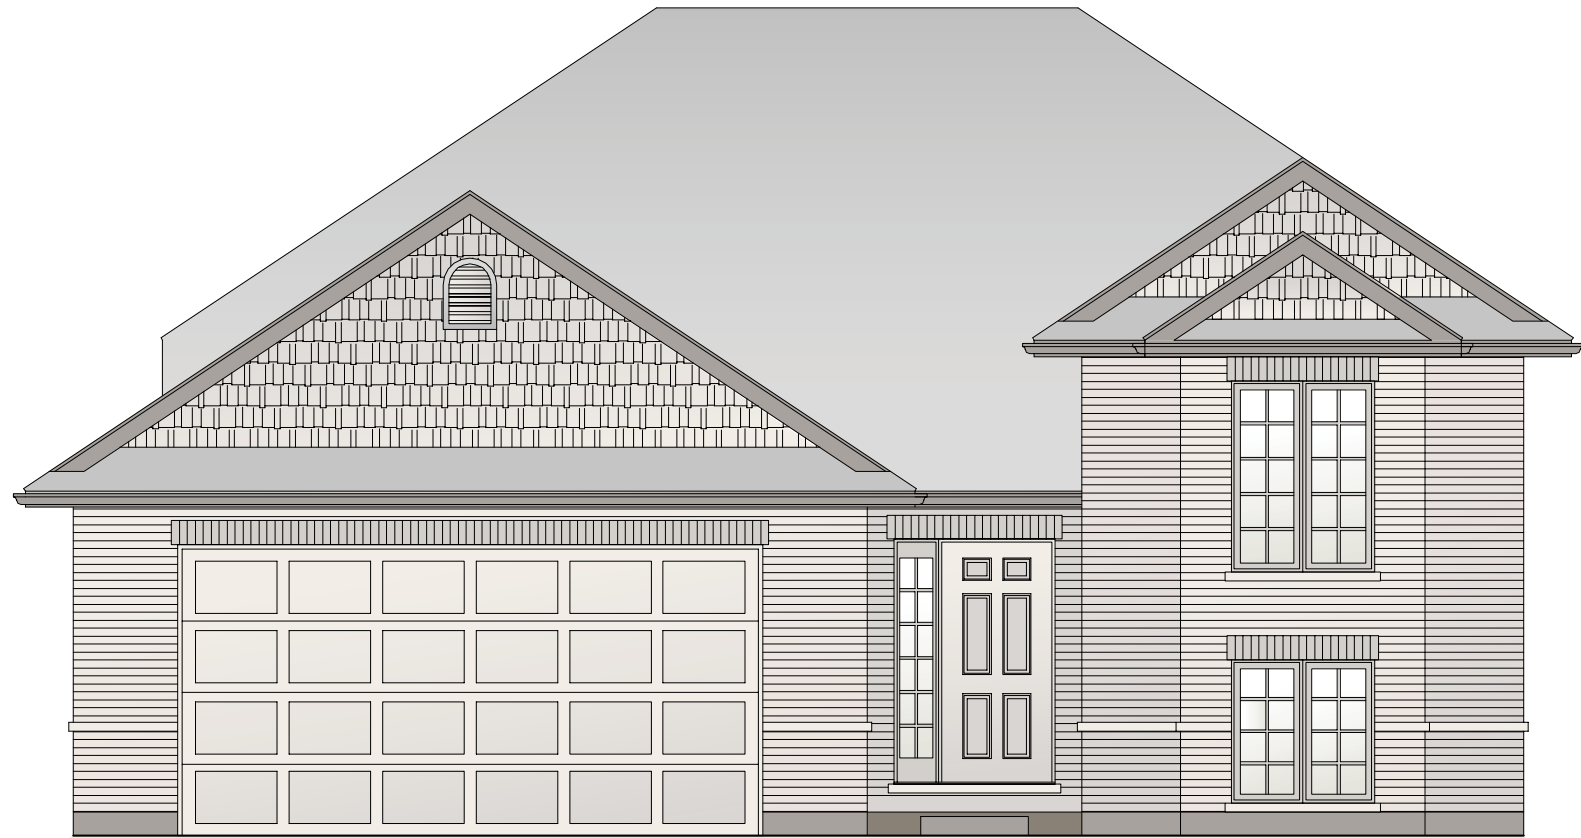

The PINE
1290 sq.ft.

Elevation B

BASEMENT PLAN

MAIN FLOOR PLAN

The PINE - 1290 sq.ft.

Specifications and plans are subject to change without notice. Actual usable floor space may vary from stated floor area. Illustrations depicted are an artist's concept only and may show optional features which may not be included in the base price. Ask your sales representative for more information. E&OE.