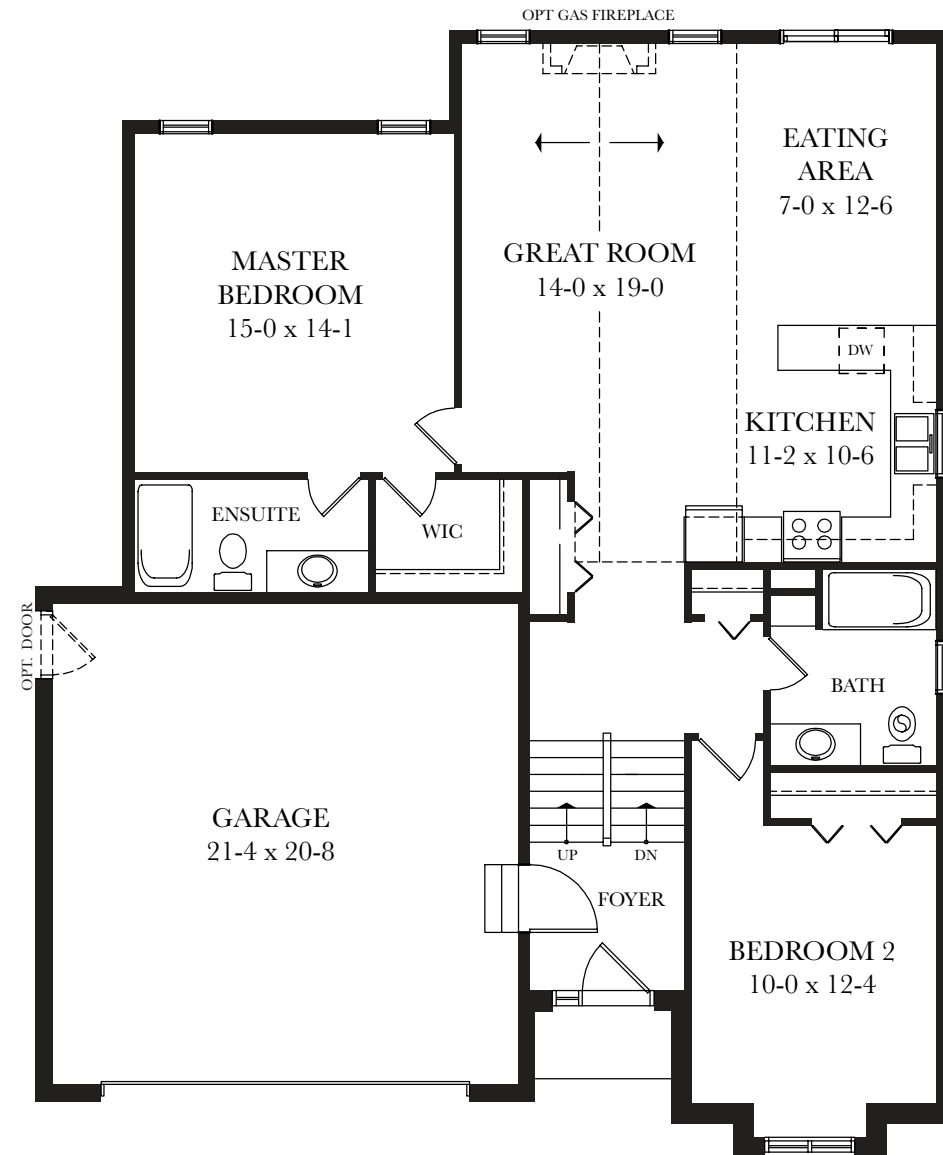

The PINE
1290 sq.ft.

Elevation B

BASEMENT PLAN

MAIN FLOOR PLAN

The PINE - 1290 sq.ft.

Specifications and plans are subject to change without notice. Actual usable floor space may vary from stated floor area. Illustrations depicted are an artist's concept only and may show optional features which may not be included in the base price. Ask your sales representative for more information. E&OE.